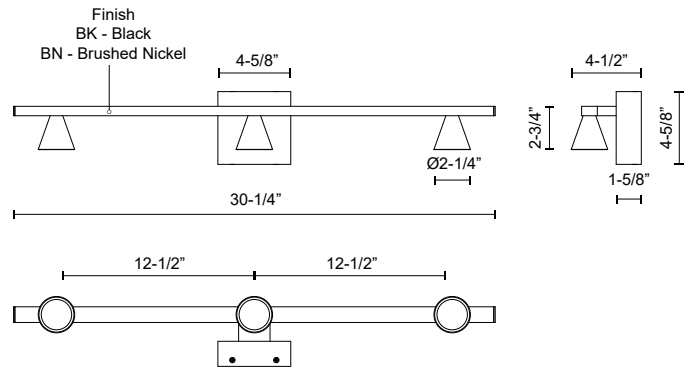

VL19931-BN
Brushed Nickel

VL19931-BK
Black

SPECIFICATION DETAILS

Fixture Dimensions	W30-1/4" x H2-3/4" x E4-1/2"
Light Source	LED with DC Driver
Wattage	16W
Total Lumens	1425lm
Delivered Lumens	BK-1375lm*
Voltage	120V
Color Temperature	3000K
CRI (Ra)	90CRI
Optional Color Temps	2700K - 5000K Available, Minimum Order Quantities Apply
LED Rated Life	50,000 hours
Dimming	100% - 10%, TRIAC or ELV Dimmer (Not Included)
Diffuser Details	Parabolic Metalized PC Reflector + Clear Lens
Shade Details	Machined Aluminum Shade
Location	Damp
Mounting Style	All Orientation; Wall;
CEC Title 24 JA8	Yes, JA8-2022
Energy Star Certified	Energy Star Compliant
Canopy Dimensions	W4-5/8" x H4-5/8" x E1-5/8"
Paint Finish	BK02; BN01;

* For custom options, consult factory for details.

* For warranty information, please visit www.kuzcolighting.com/warranty

DESCRIPTION

Multiple spun aluminum cones are connected inline and direct light downwards from the geometric linear pendant. The Dune series utilizes classic minimalist lamp shapes yet in reduced scale to elegant effect. The LED spot sources are focused by diminutive reflectors housed within the exquisitely turned shades. Available in multiple configurations and finishes.